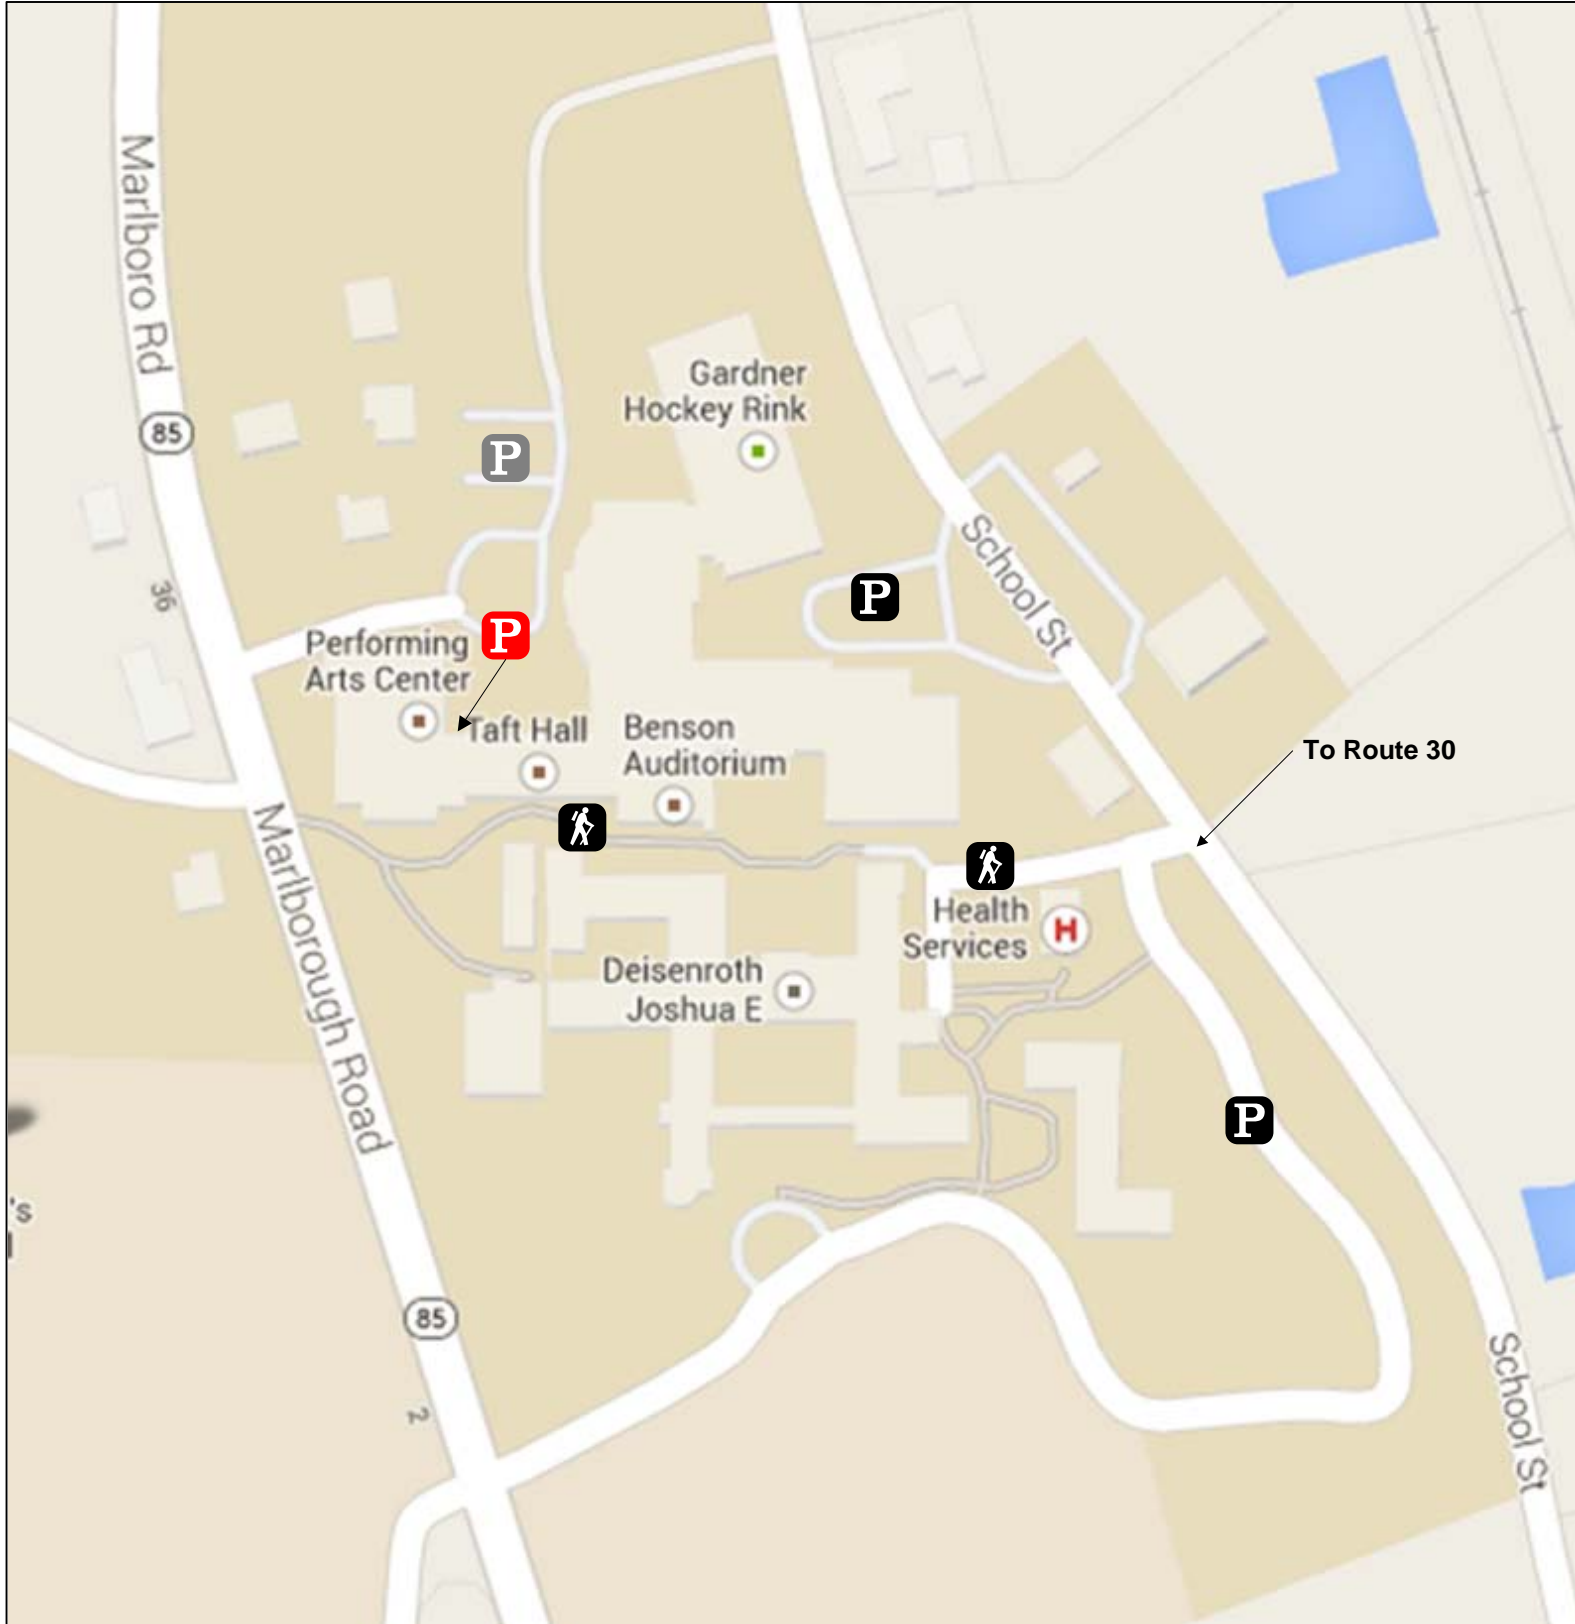

Directions to St. Mark's School, 25 Marlboro Rd., Southborough, MA

Take Rt. 9 to Rt. 85 in Southborough. Go north on Rt. 85 for 1.0 miles to the traffic light at Rt. 30. Continue north on Rt. 85 for 0.3 miles. St. Marks's will be on your right.

P Handicap Parking

P Concert or Rehearsal Parking

P Dress Rehearsal & Audience Parking

W Paved Walkways